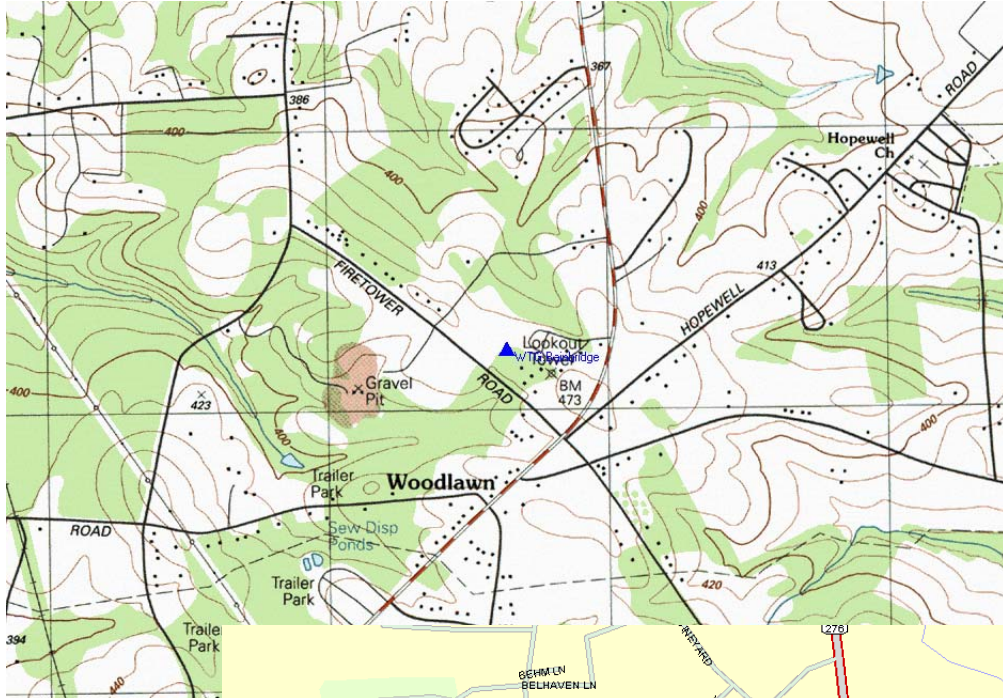

Wireless Tower Group, LLC

Bainbridge Site Cecil County, Maryland

39 38 19 N
76 04 36 W
469' AMSL
196' SST

Call 610.768.8039 for more details