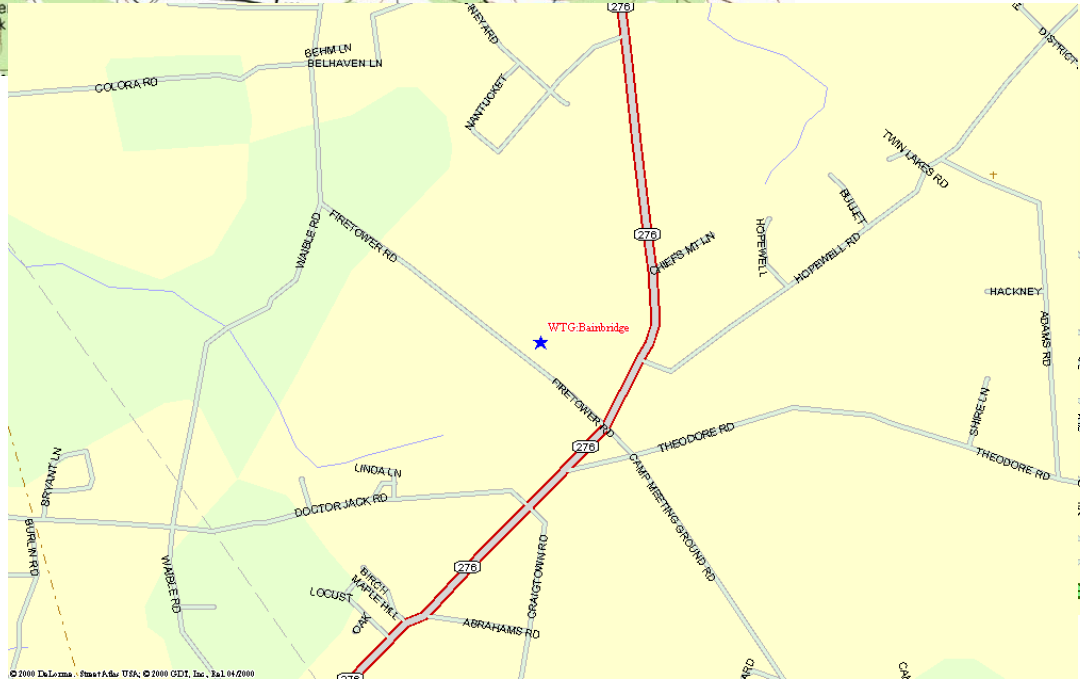

Wireless Tower Group, LLC

Bainbridge Site Cecil County, Maryland

39 38 19 N
76 04 36 W
469' AMSL
196' SST

Call 610.768.8039 for more details